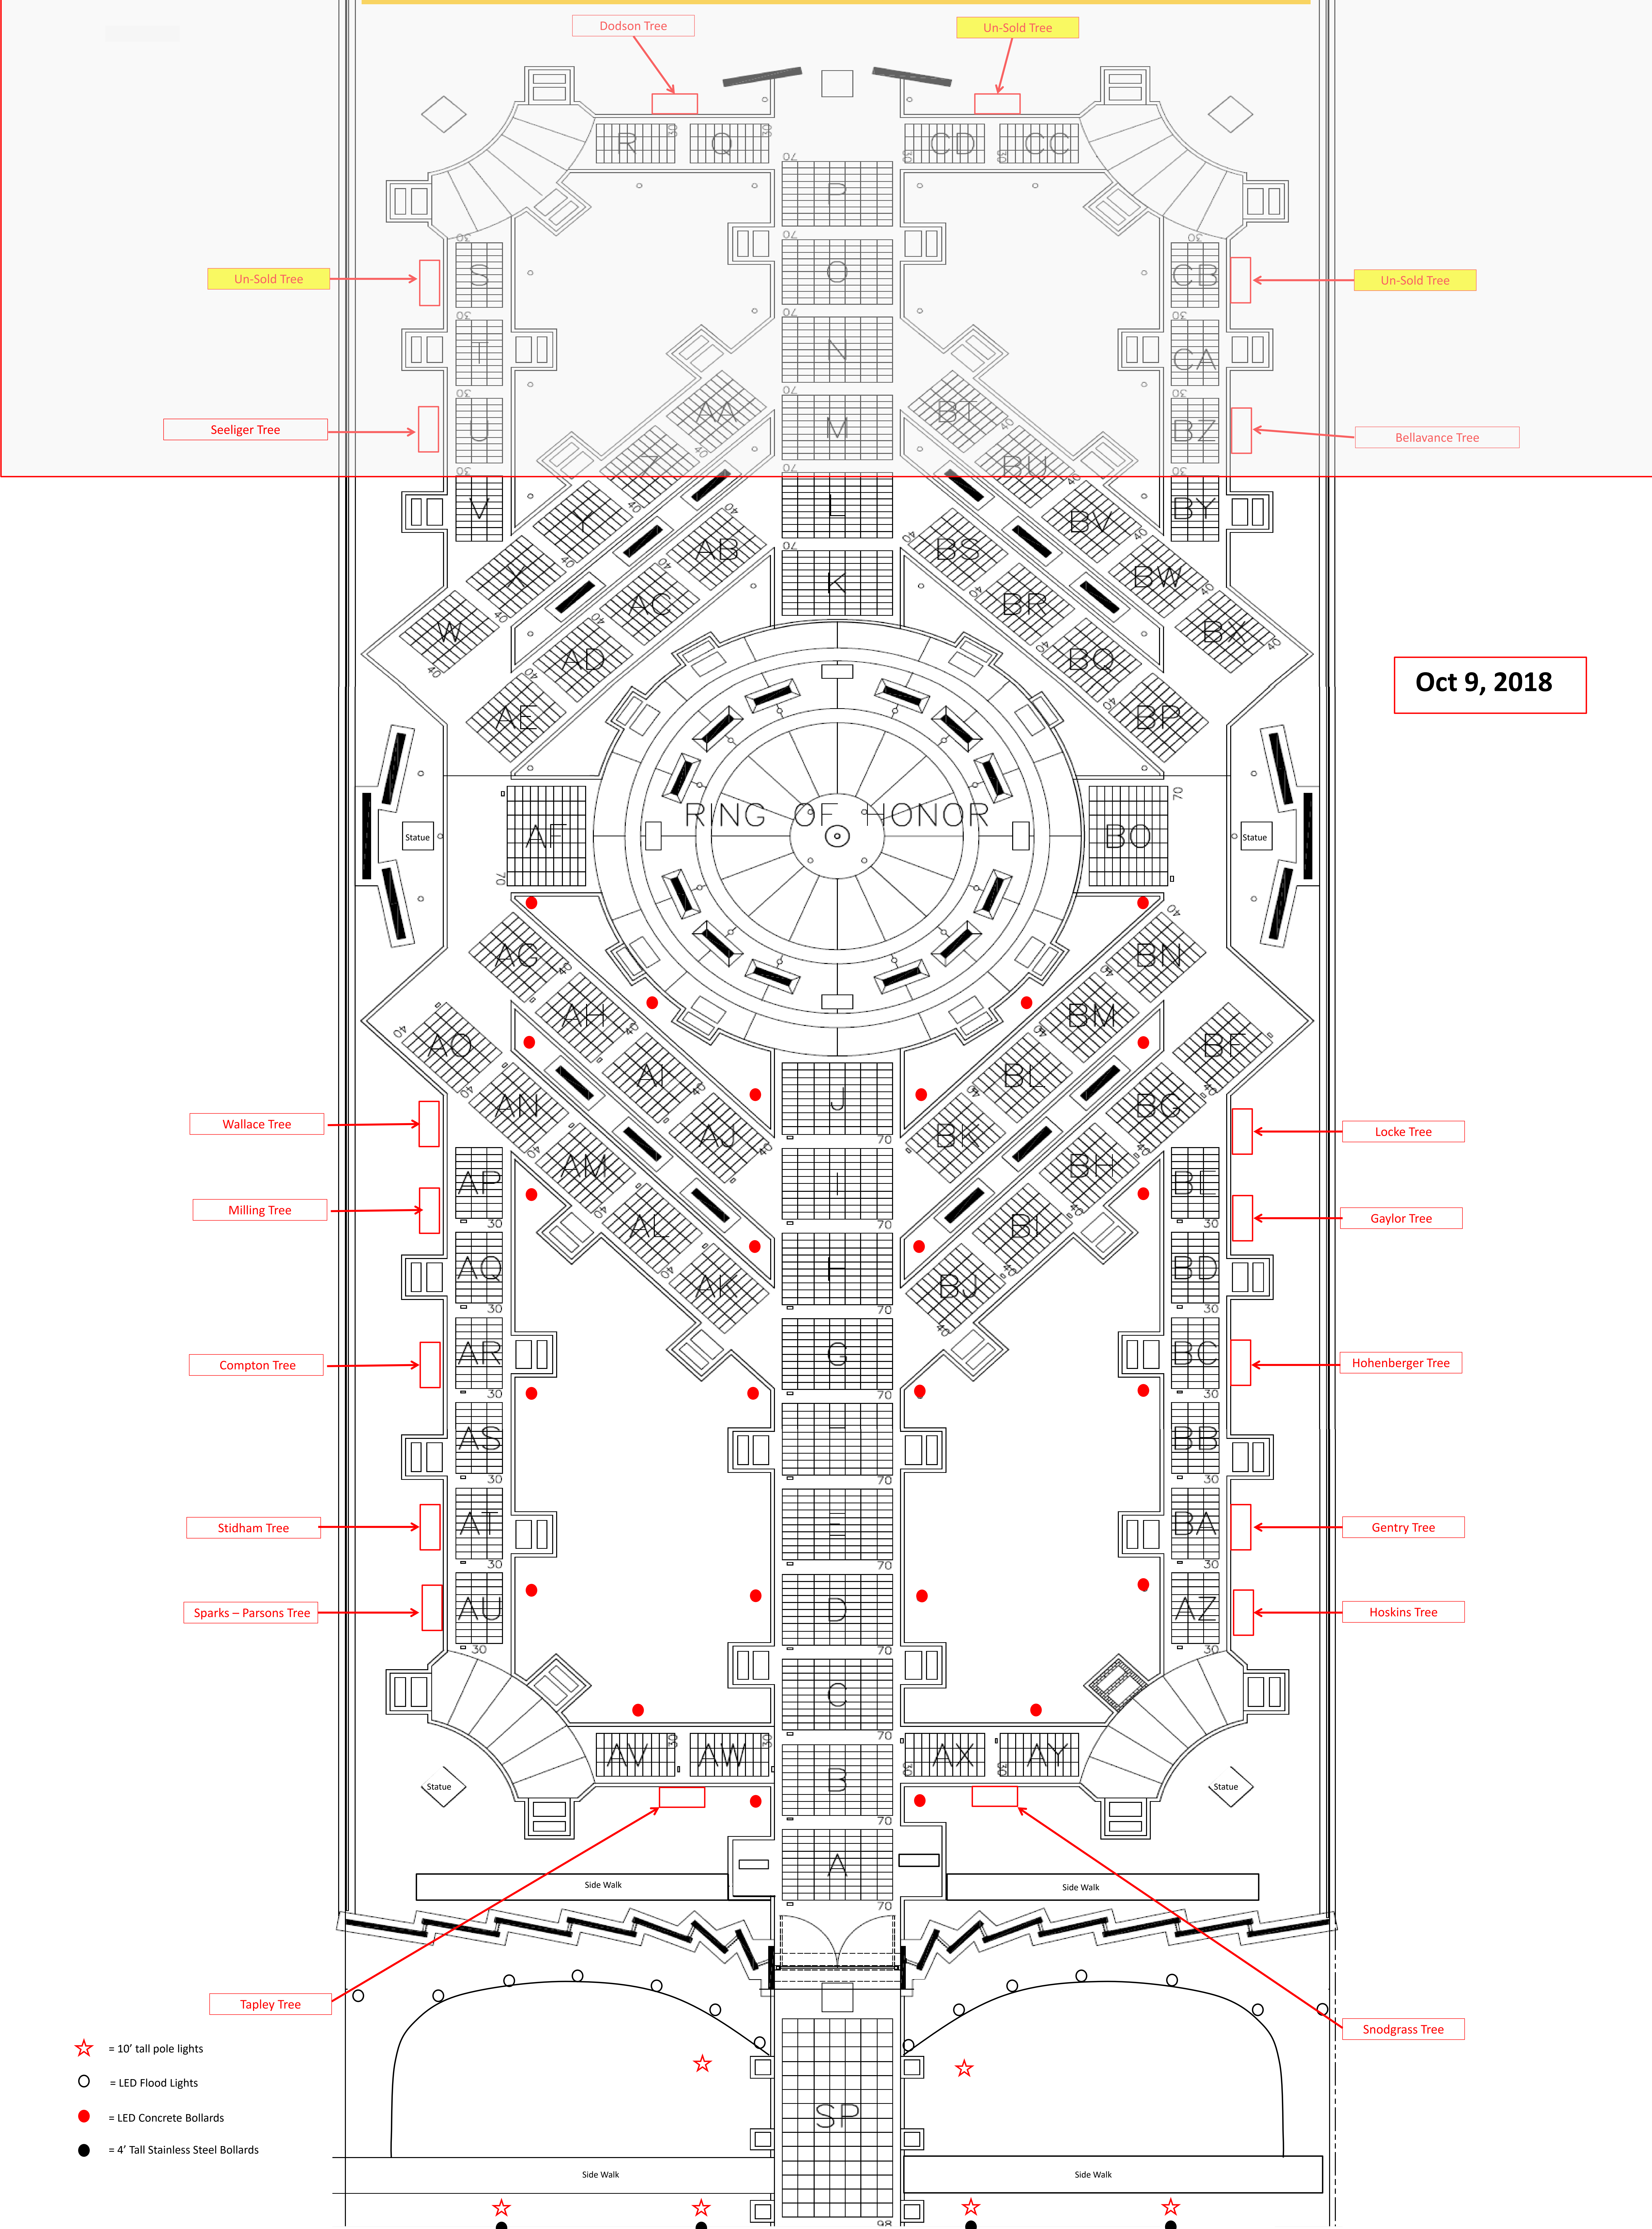

Click on the Tree Name to show photo in non-shaded area!

Oct 9, 2018

- ★ = 10' tall pole lights
- = LED Flood Lights
- = LED Concrete Bollards
- = 4' Tall Stainless Steel Bollards